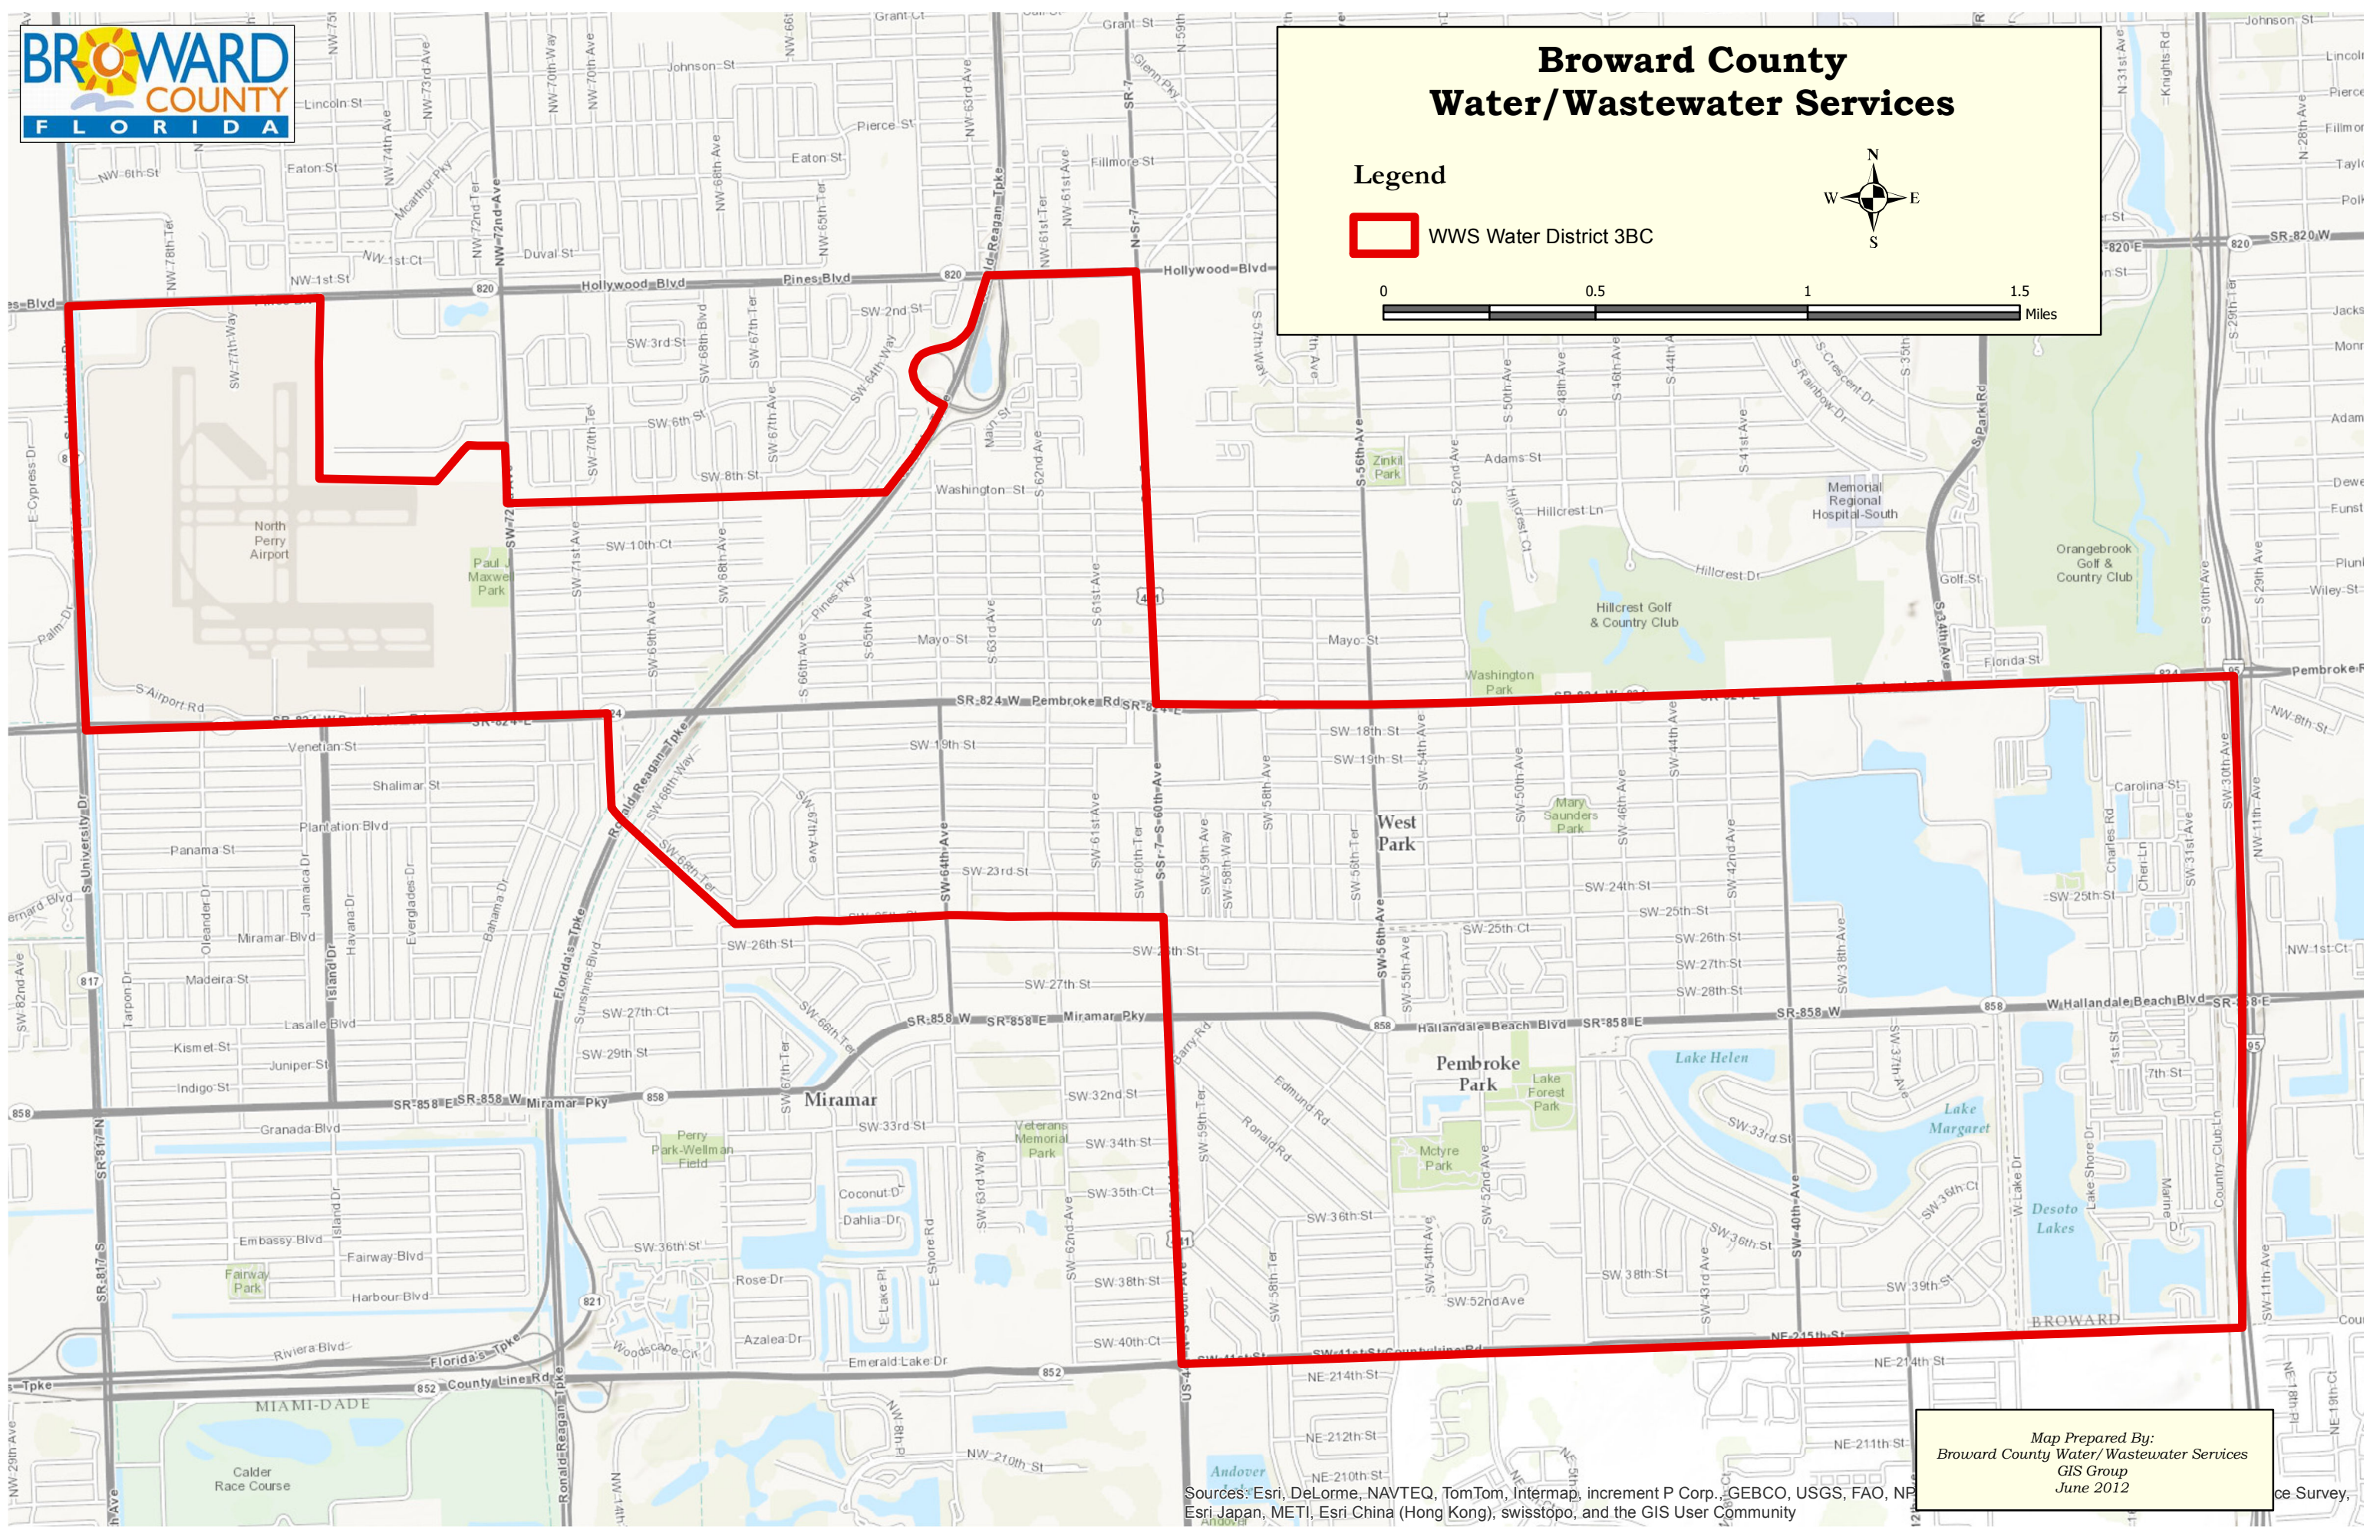

# Broward County Water/Wastewater Services

## Legend

 WWS Water District 3BC

Map Prepared By:  
Broward County Water/Wastewater Services  
GIS Group  
June 2012