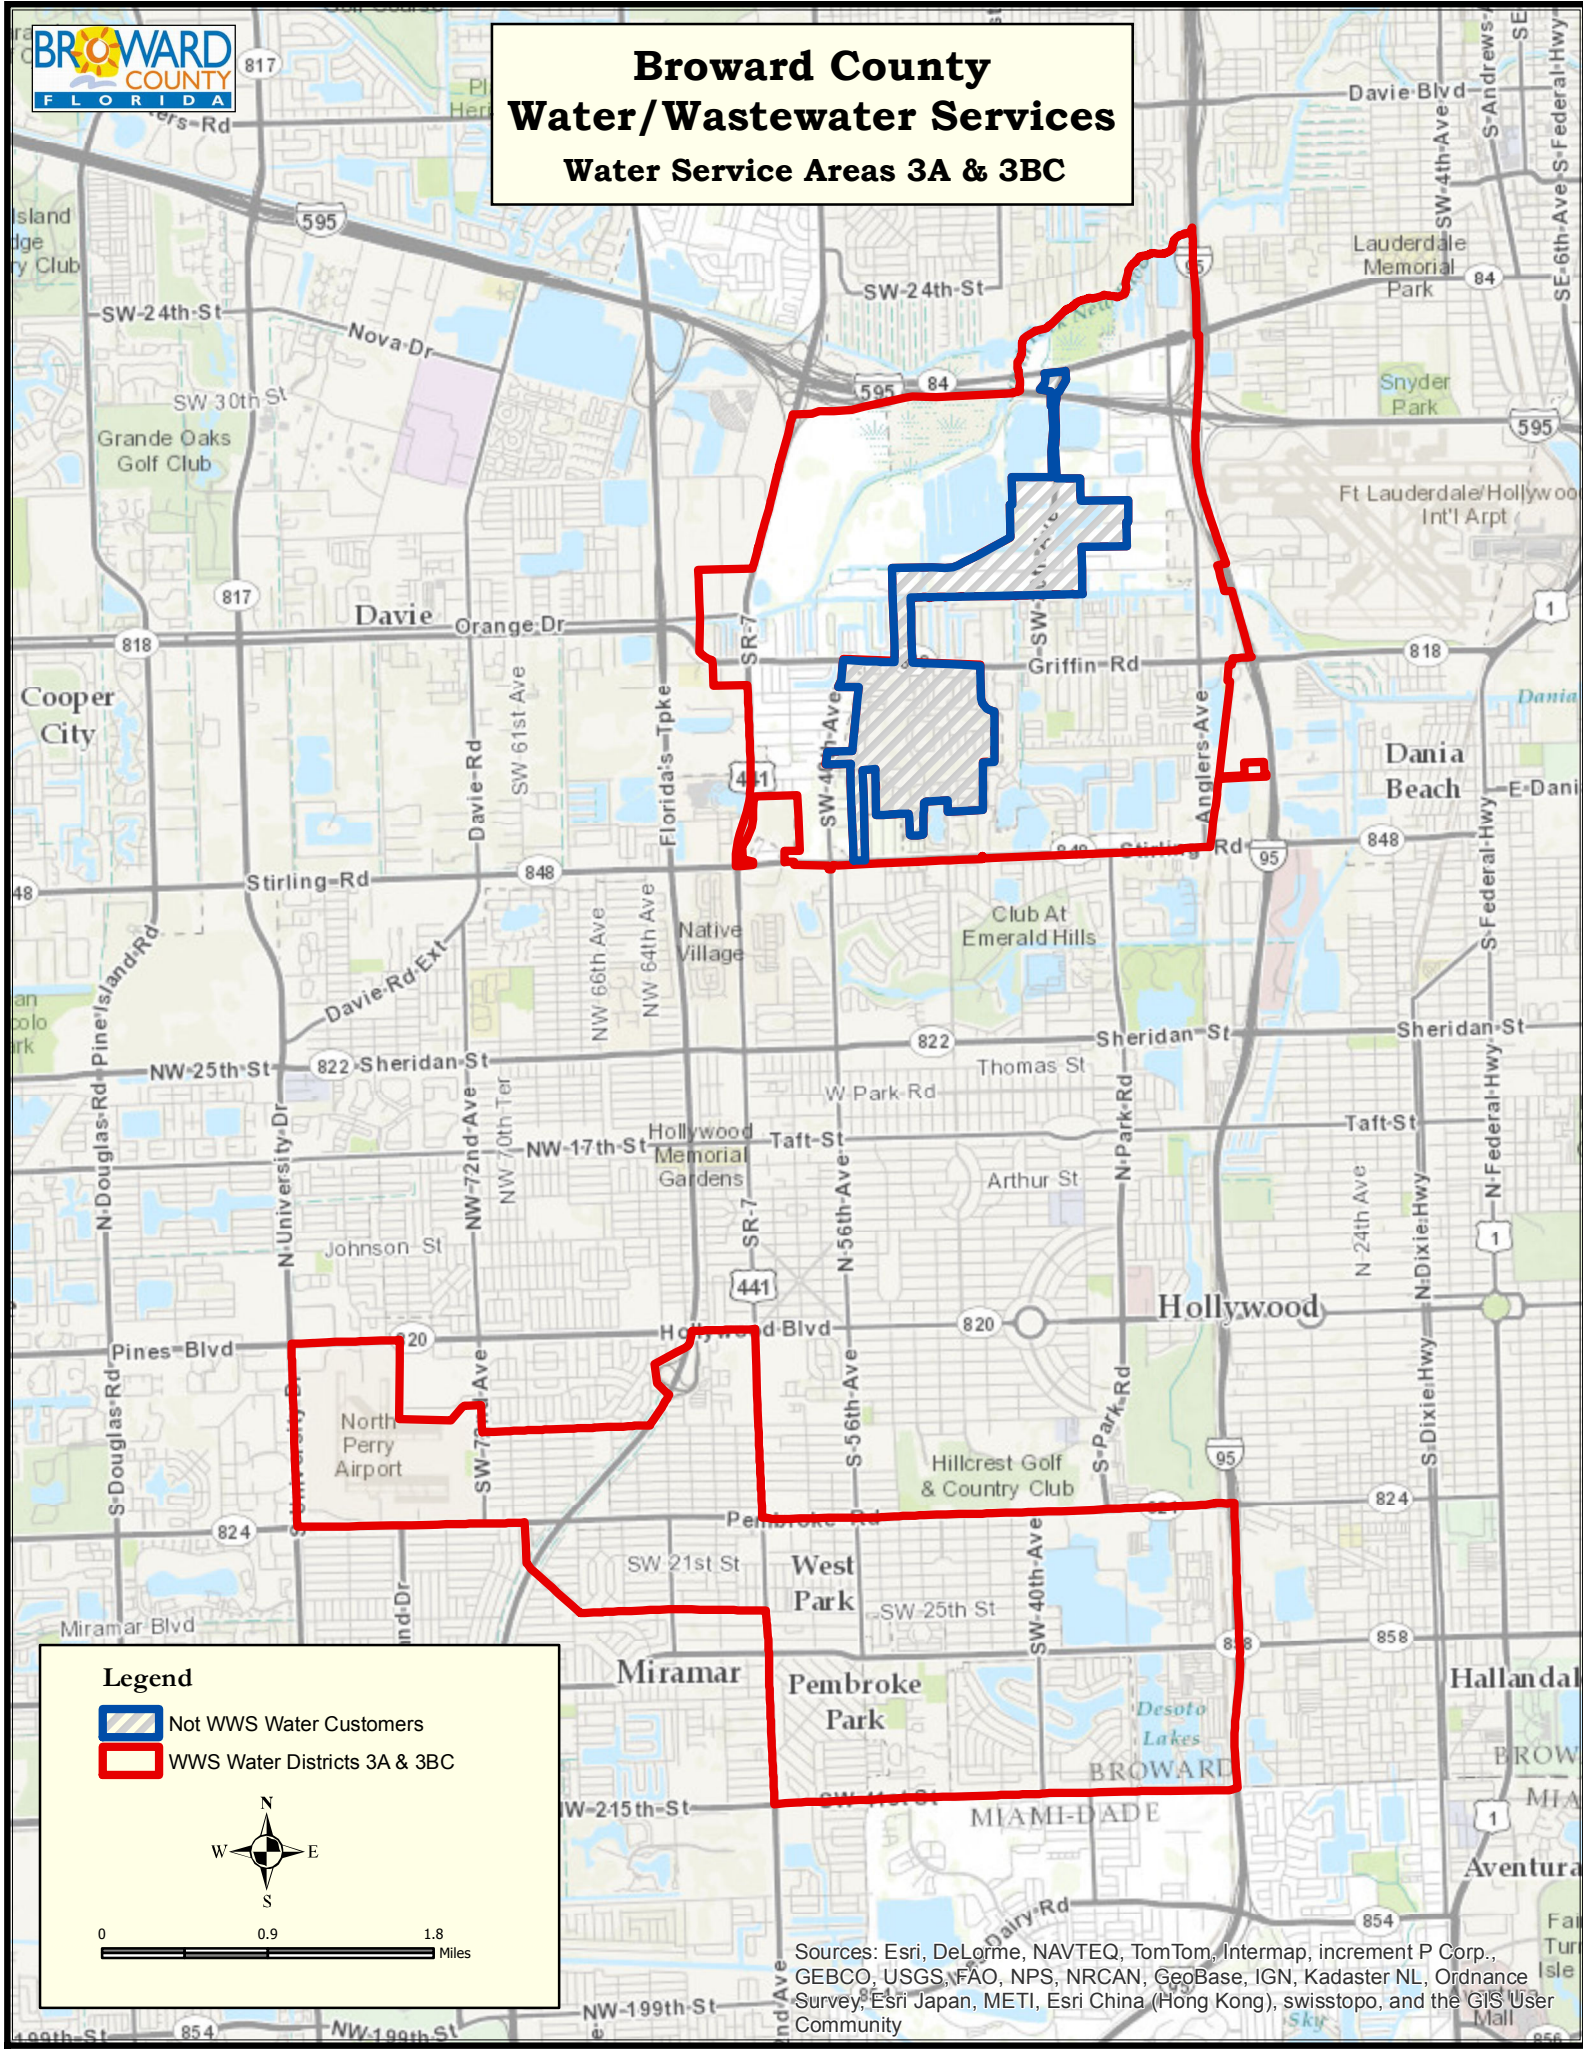

Broward County Water/Wastewater Services Water Service Areas 3A & 3BC

Legend

-  Not WWS Water Customers
-  WWS Water Districts 3A & 3BC

0 0.9 1.8
Miles