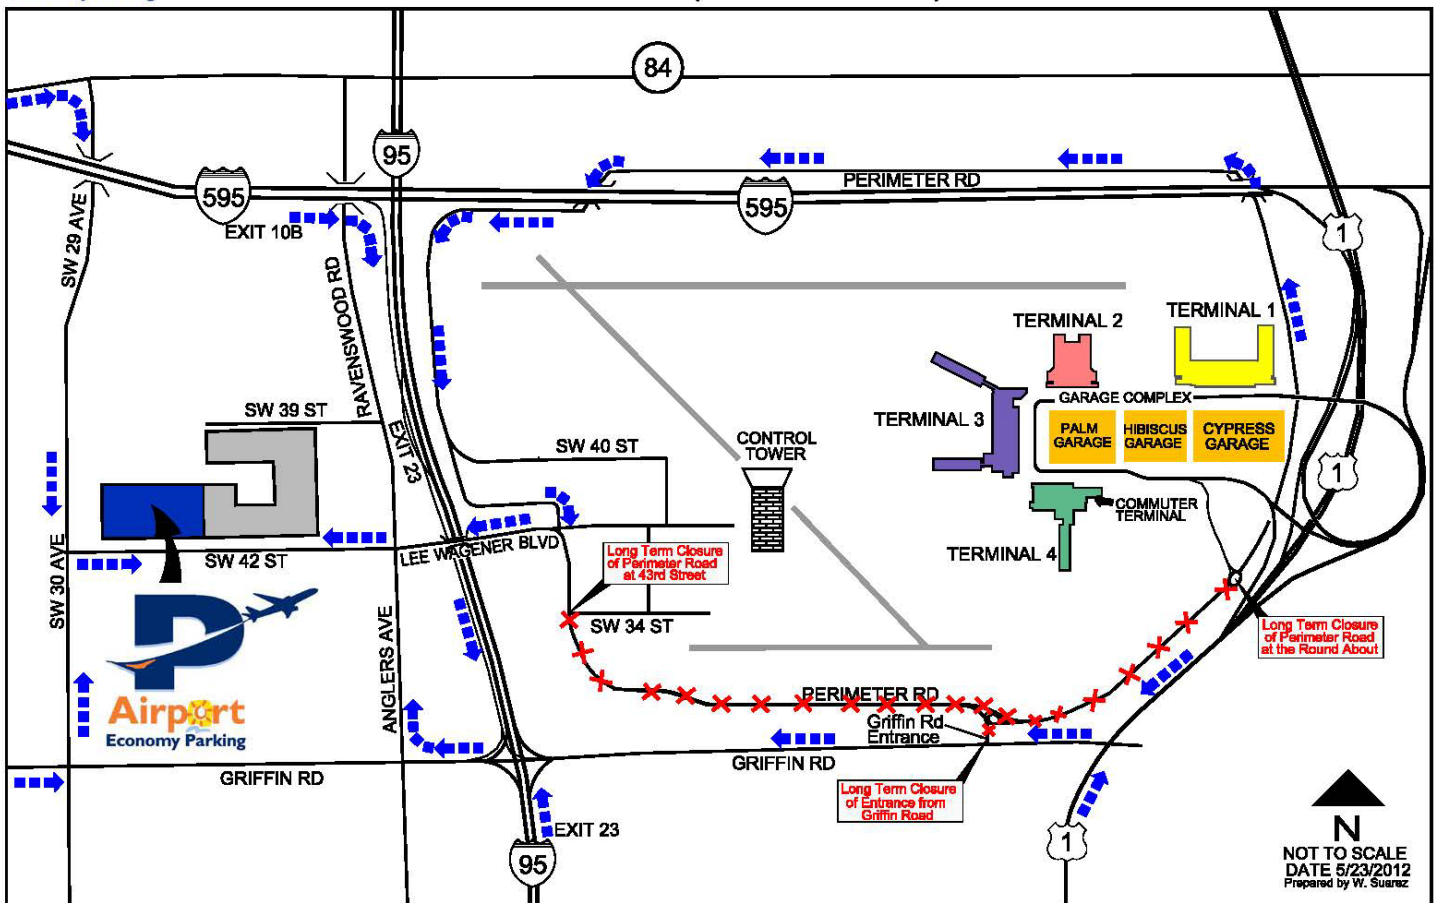

HOLIDAY TRAVEL TIPS

FORT LAUDERDALE-HOLLYWOOD INTERNATIONAL AIRPORT

- For the latest parking information, see electronic signs on the Airport entrance roadway. Listen to our Airport Information Radio, 1670 AM, within two miles of the Airport or on our website: www.fll.net or call (954) 359-0200 for the latest parking information.
- Remember to bring a photo ID and keep your bags in your possession at all times.

Airport Economy Parking Fort Lauderdale-Hollywood International Airport 2755 SW 42nd Street, Ft. Lauderdale, FL 33312

PARKING RATES AT FORT LAUDERDALE-HOLLYWOOD INTERNATIONAL AIRPORT:

DAILY PARKING IN THE GARAGE COMPLEX	\$1.00 PER 20 MINUTES; MAXIMUM OF \$15.00 DAILY.
HOURLY PARKING IN THE GARAGE COMPLEX	\$1.00 PER 20 MINUTES; MAXIMUM OF \$36.00 DAILY.
VALET PARKING	\$21.00 DAILY.
AIRPORT ECONOMY PARKING	\$7.50 DAILY.